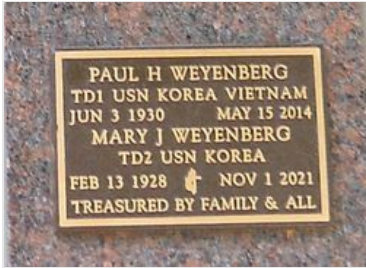

# Mary Josephine *Ruckle* Weyenberg

Photo added by History Recorder

Added by landjnero

**BIRTH** 13 Feb 1928

**DEATH** 1 Nov 2021 (aged 93)  
California, USA

**BURIAL** Riverside National Cemetery  
Riverside, Riverside County, California, USA

**PLOT** Section CQ Row D Site 99

**MEMORIAL ID** 234052778

TD2 US NAVY  
KOREA

Mary Josephine Weyenberg

February 13, 1928 - November 1, 2021

Mary Josephine (Mary Jo) Ruckle Weyenberg

born February 13, 1928 to Jimmie Lee Adair and James Gerred Ruckle  
Passed into Life Eternal November 1, 2021.

(<https://www.findagrave.com/memorial/234052778/mary-josephine-weyenberg>: accessed 18 May 2023), memorial page for Mary Josephine *Ruckle* Weyenberg (13 Feb 1928–1 Nov 2021), Find a Grave Memorial ID **234052778**, citing Riverside National Cemetery, Riverside, Riverside County, California, USA; Maintained by TD Miller (contributor **46799665**).